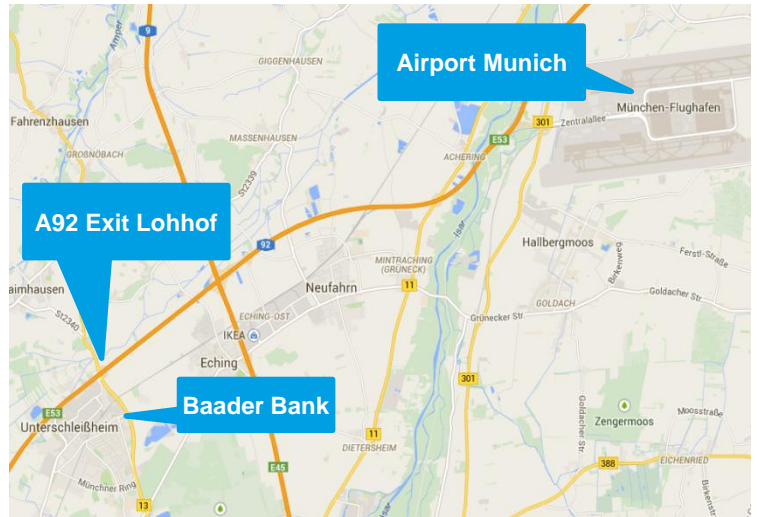

How to find us Munich from the airport

Baader Bank AG
Weihenstephaner Strasse 4
85716 Unterschleissheim
T +49 89 5150 0
F +49 89 5150 1111

www.baaderbank.de
service@baaderbank.de

Coming from Munich Airport by Car

- at the airport turn onto the A92 towards Munich
- follow the A92 until exit Unterschleissheim, Lohhof
- at the traffic lights turn left towards Unterschleissheim, Lohhof
- turn right at the second traffic light
- the first house on the left is your destination

Coming from Munich Airport by S-Bahn

- at the airport take the S1 towards Ostbahnhof (departure every 20 minutes - 19 minutes)
- Get off at the Lohhof stop - exit Südliche Ingolstädter Strasse
- until the roundabout and turn left into Weihenstephaner Strasse
- the building after Hotel Alarun on the right is your destination