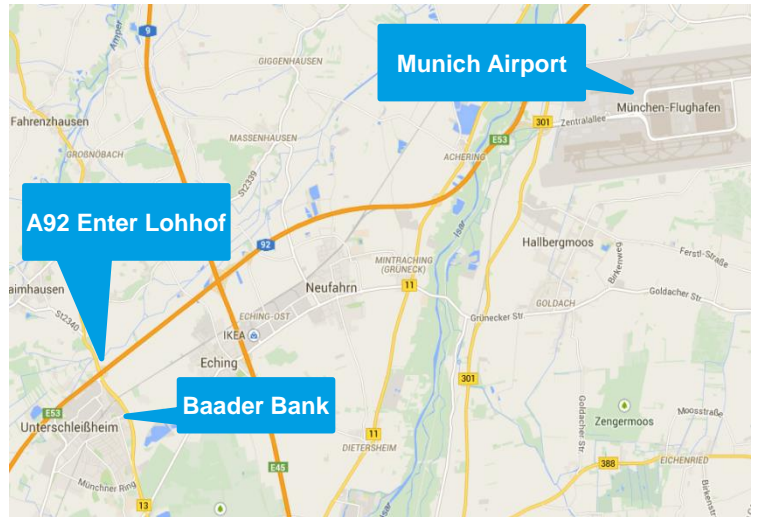

How to find us Munich to the airport

Baader Bank AG
Weihenstephaner Strasse 4
85716 Unterschleißheim
T +49 89 5150 0
F +49 89 5150 1111

www.baaderbank.de
service@baaderbank.de

To Munich Airport by Car

- from Weihenstephaner Strasse turn left onto the B13
- turn right onto the A92 motorway in the direction of Deggendorf, Munich Airport
- Take the exit in the direction of Hallbergmoos, Munich Airport

To Munich Airport by S-Bahn

- exit the building to the left
- until the roundabout and turn right into Südliche Ingolstädter Strasse
- go straight on to the Lohhof stop
- take the S1 towards the airport (departure every 20 minutes - 19 minutes; passengers to the airport please board the rear part of the train)